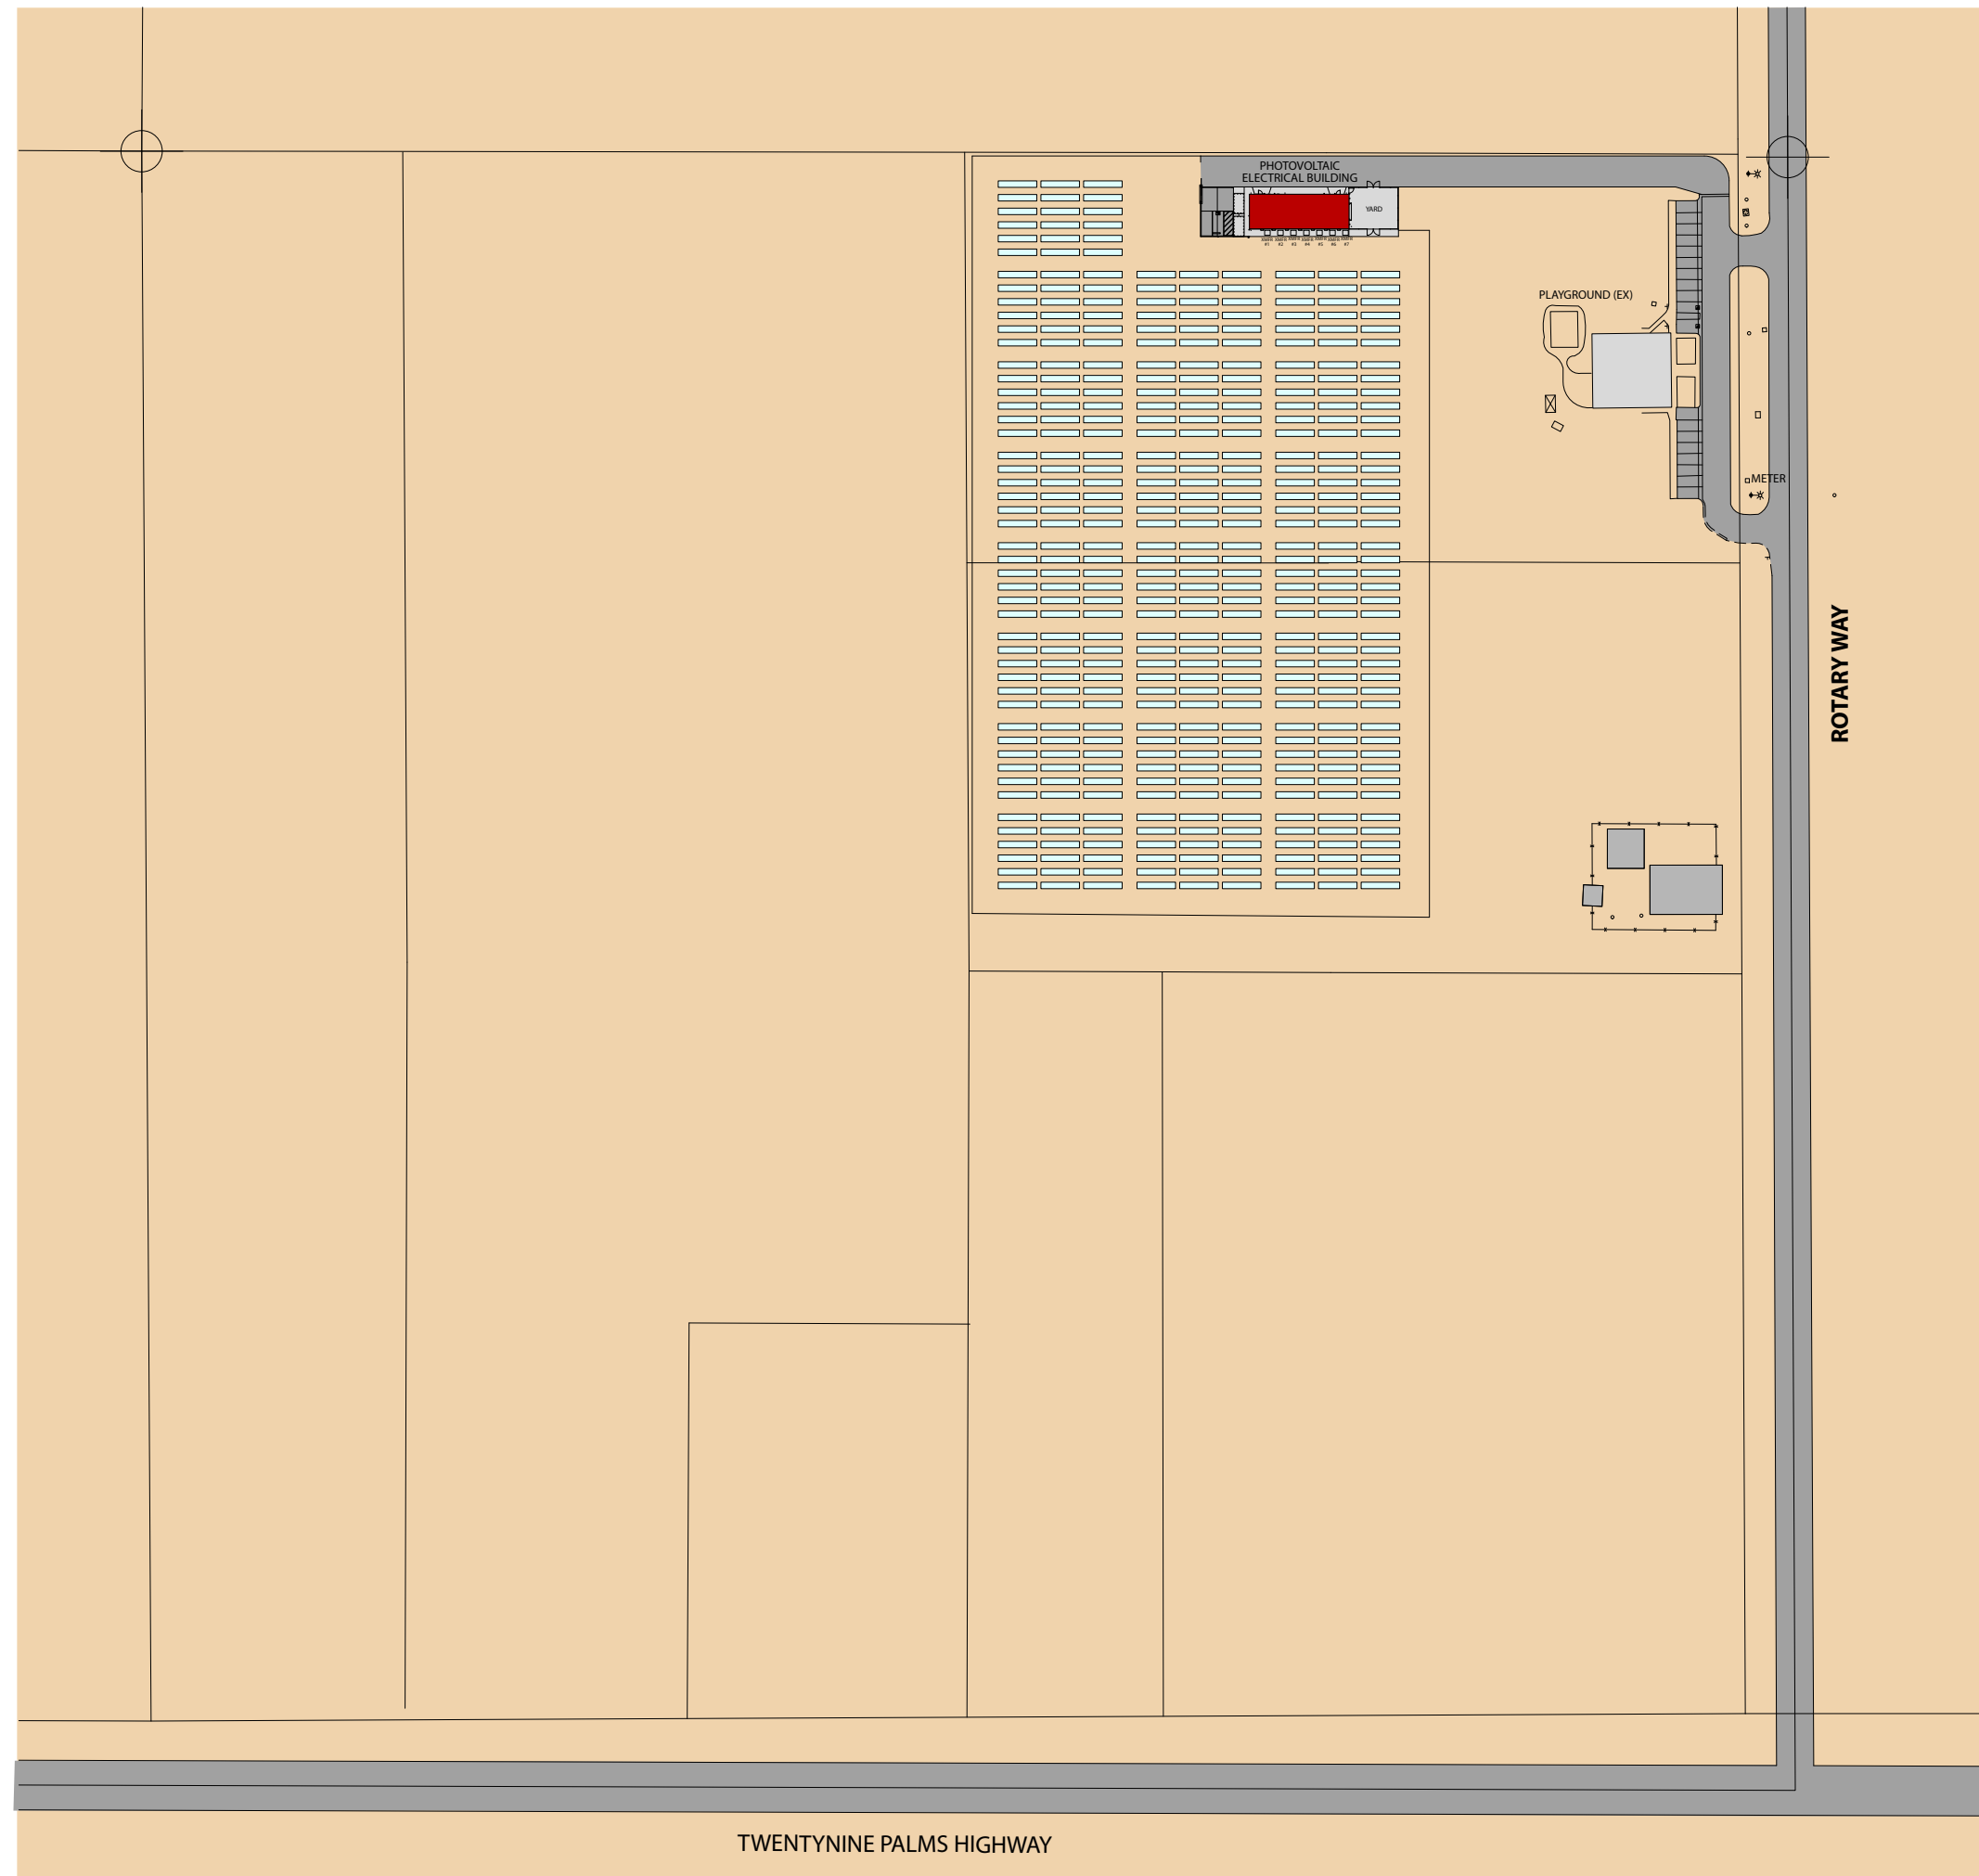

**PHOTOVOLTAIC FIELD
SITE PLAN**

TWENTYNINE PALMS HIGHWAY

ROTARY WAY

PHOTOVOLTAIC
ELECTRICAL BUILDING
YARD

PLAYGROUND (EX)

METER